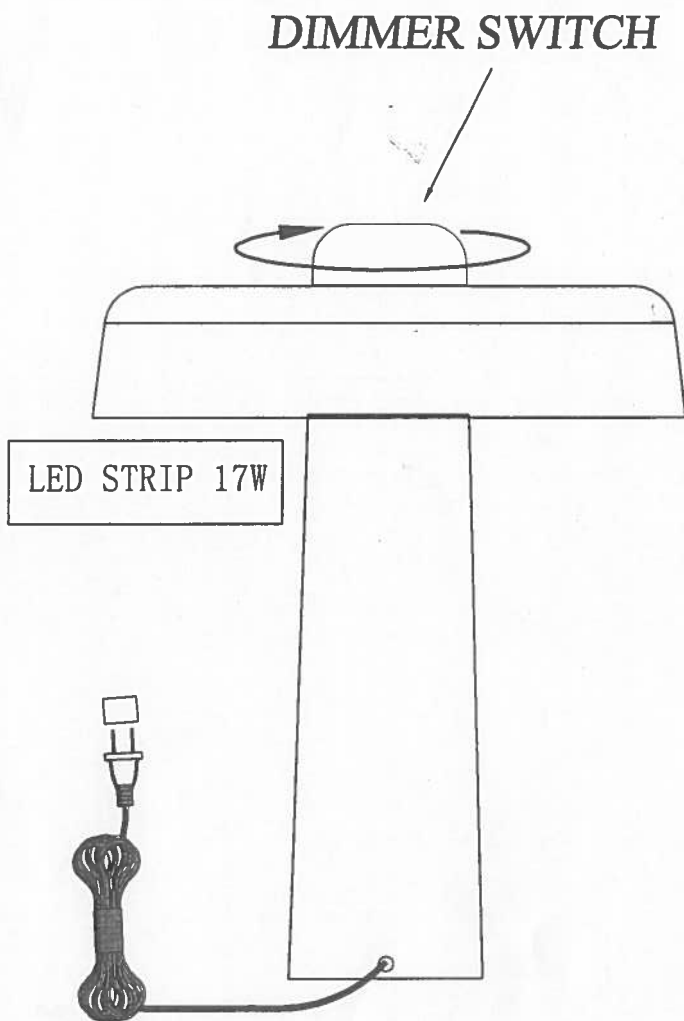

### Assembly Instruction

STYLE NO.: R30284-1

1. Take the parts carefully out of the carton, and place them on a flat surface, make sure that the parts will not be damaged.

2. When the top part is turned clockwise, the light will turn on; when the maximum brightness is reached, please stop turning it clockwise.